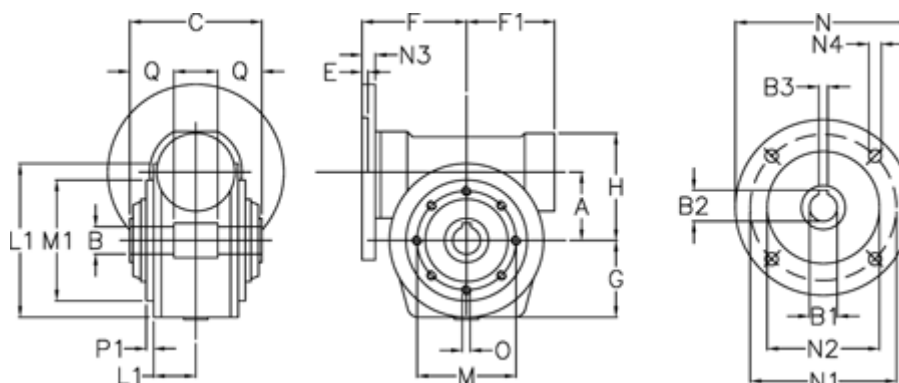

Data Sheet

Article number: 3902044035723
Description: Worm gear
VF 44-P-35-63B14

Measures

A	= 44.6	F1	= 54	N1	= 75
B	= 18 H7	G	= 51	N2	= 60
B1 E7	= 11	H	= 71	N3	= 8
B2	= 12.8	L	= 80	N4	= 5.5
B3 H9	= 4	L1	= 35	O	= M6x8
C	= 64	M	= 65	P1	= 2
E	= 2	M1	= 50	Q	= 24.5
F	= 65	N	= 90		